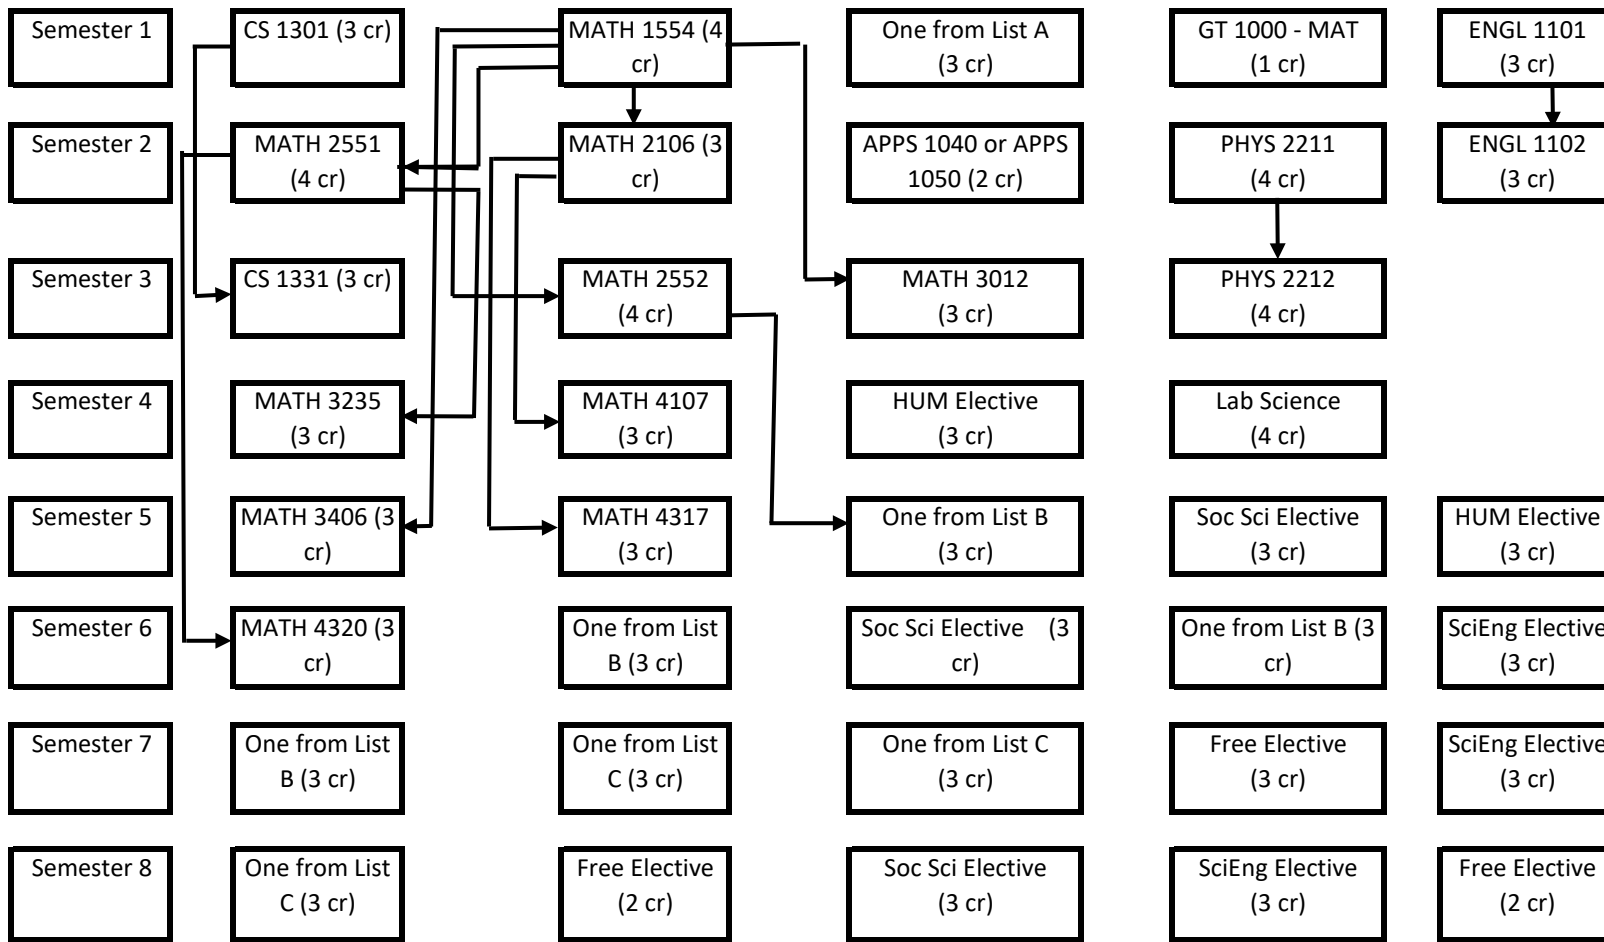

### Typical 8 semester schedule

List A: HIST 2111, HIST 2112, POL 1101, INTA 1200, PUBP 3000.

List B: MATH 3236, 4022, 4032, 4108, 4150, 4221, 4261, 4318, 4347, 4431, 4432, 4441, 4541, 4640

List C: MATH 4080/4090, 4222, 4255, 4262, 4280, 4348, 4542, 4580, 4581, 4641, 4699, 4755, 4777, 4782, 4801, 4802, CS 3510/3511, 4510, 4540, 4641, CX 4140, 4240, ISyE 3133/3833, 4133

### Typical 8 semester schedule with prior credit for MATH 1551

- |   |
|---|
| List A: HIST 2111, HIST 2112, POL 1101, INTA 1200, PUBP 3000.   |
| List B: MATH 3236, 4022, 4032, 4108, 4150, 4221, 4261, 4318, 4347, 4431, 4432, 4441, 4541, 4640   |
| List C: MATH 4080/4090, 4222, 4255, 4262, 4280, 4348, 4542, 4580, 4581, 4641, 4699, 4755, 4777, 4782, 4801, 4802, CS 3510/3511, 4510, 4540, 4641, CX 4140, 4240, ISyE 3133/3833, 4133 |

## Typical 8 semester schedule with prior credit for MATH 1551 and MATH 1552

List A: HIST 2111, HIST 2112, POL 1101, INTA 1200, PUBP 3000.

List B: MATH 3236, 4022, 4032, 4108, 4150, 4221, 4261, 4318, 4347, 4431, 4432, 4441, 4541, 4640