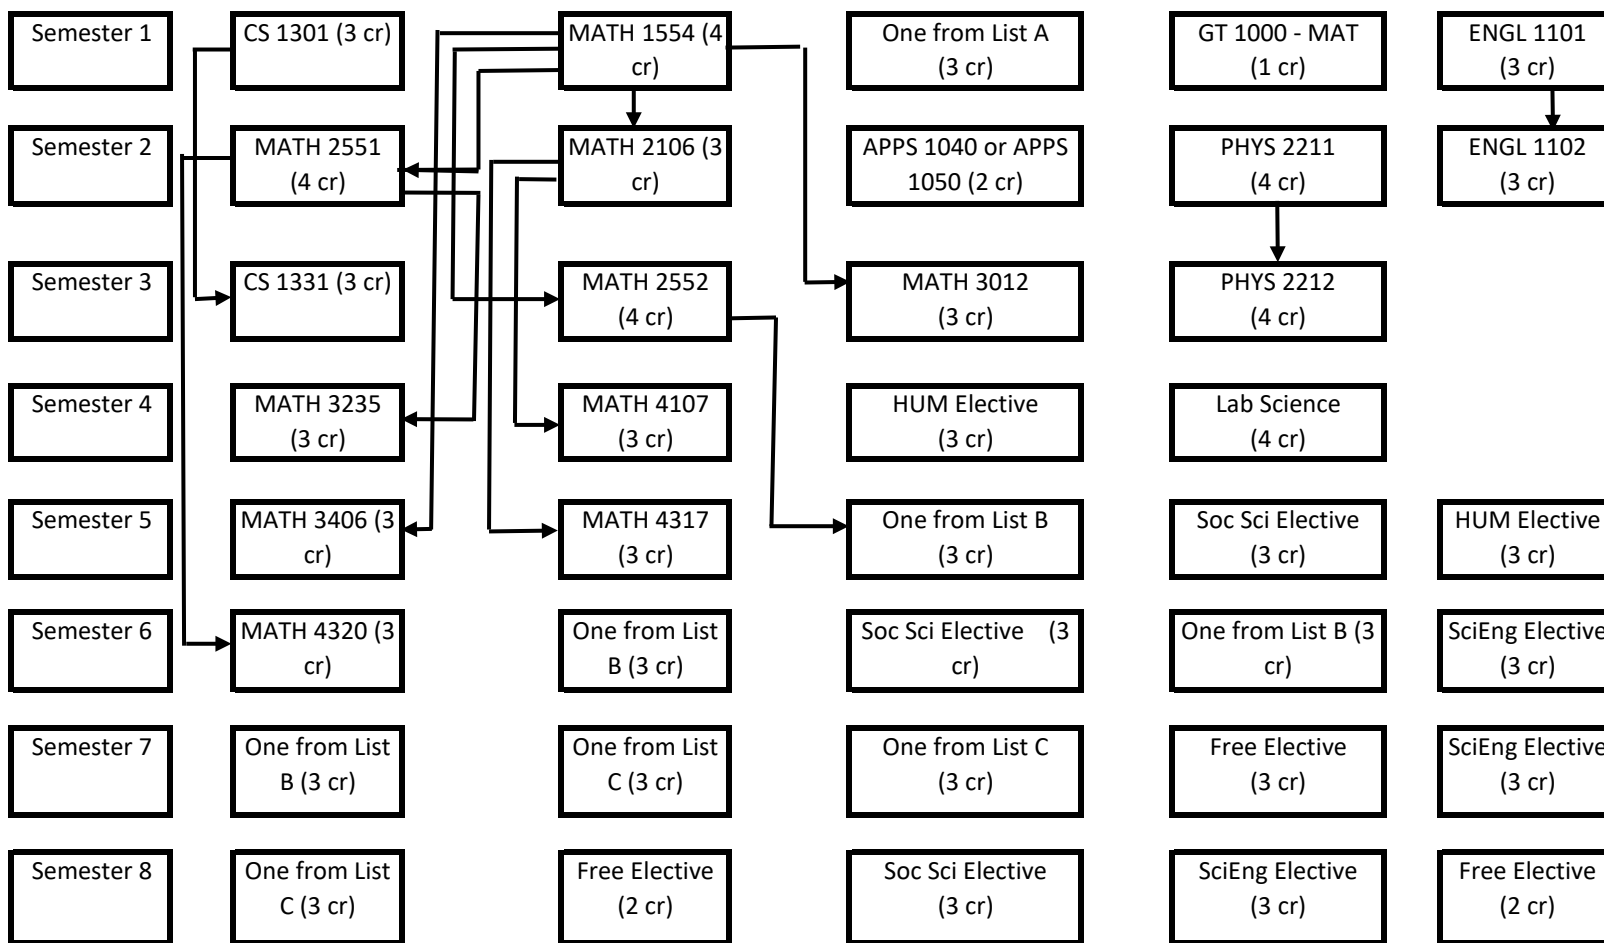

### Typical 8 semester schedule

List A: HIST 2111, HIST 2112, POL 1101, INTA 1200, PUBP 3000.

List B: MATH 3236, 4022, 4032, 4108, 4150, 4221, 4261, 4318, 4347, 4431, 4432, 4441, 4541, 4640

List C: MATH 4080/4090, 4222, 4255, 4262, 4280, 4348, 4542, 4580, 4581, 4641, 4699, 4755, 4777, 4782, 4801, 4802, CS 3510/3511, 4510, 4540, 4641, CX 4140, 4240, ISyE 3133/3833, 4133

### Typical 8 semester schedule with prior credit for MATH 1551

- |   |
|---|
| List A: HIST 2111, HIST 2112, POL 1101, INTA 1200, PUBP 3000.   |
| List B: MATH 3236, 4022, 4032, 4108, 4150, 4221, 4261, 4318, 4347, 4431, 4432, 4441, 4541, 4640   |
| List C: MATH 4080/4090, 4222, 4255, 4262, 4280, 4348, 4542, 4580, 4581, 4641, 4699, 4755, 4777, 4782, 4801, 4802, CS 3510/3511, 4510, 4540, 4641, CX 4140, 4240, ISyE 3133/3833, 4133 |

## Typical 8 semester schedule with prior credit for MATH 1551 and MATH 1552

List A: HIST 2111, HIST 2112, POL 1101, INTA 1200, PUBP 3000.

List B: MATH 3236, 4022, 4032, 4108, 4150, 4221, 4261, 4318, 4347, 4431, 4432, 4441, 4541, 4640