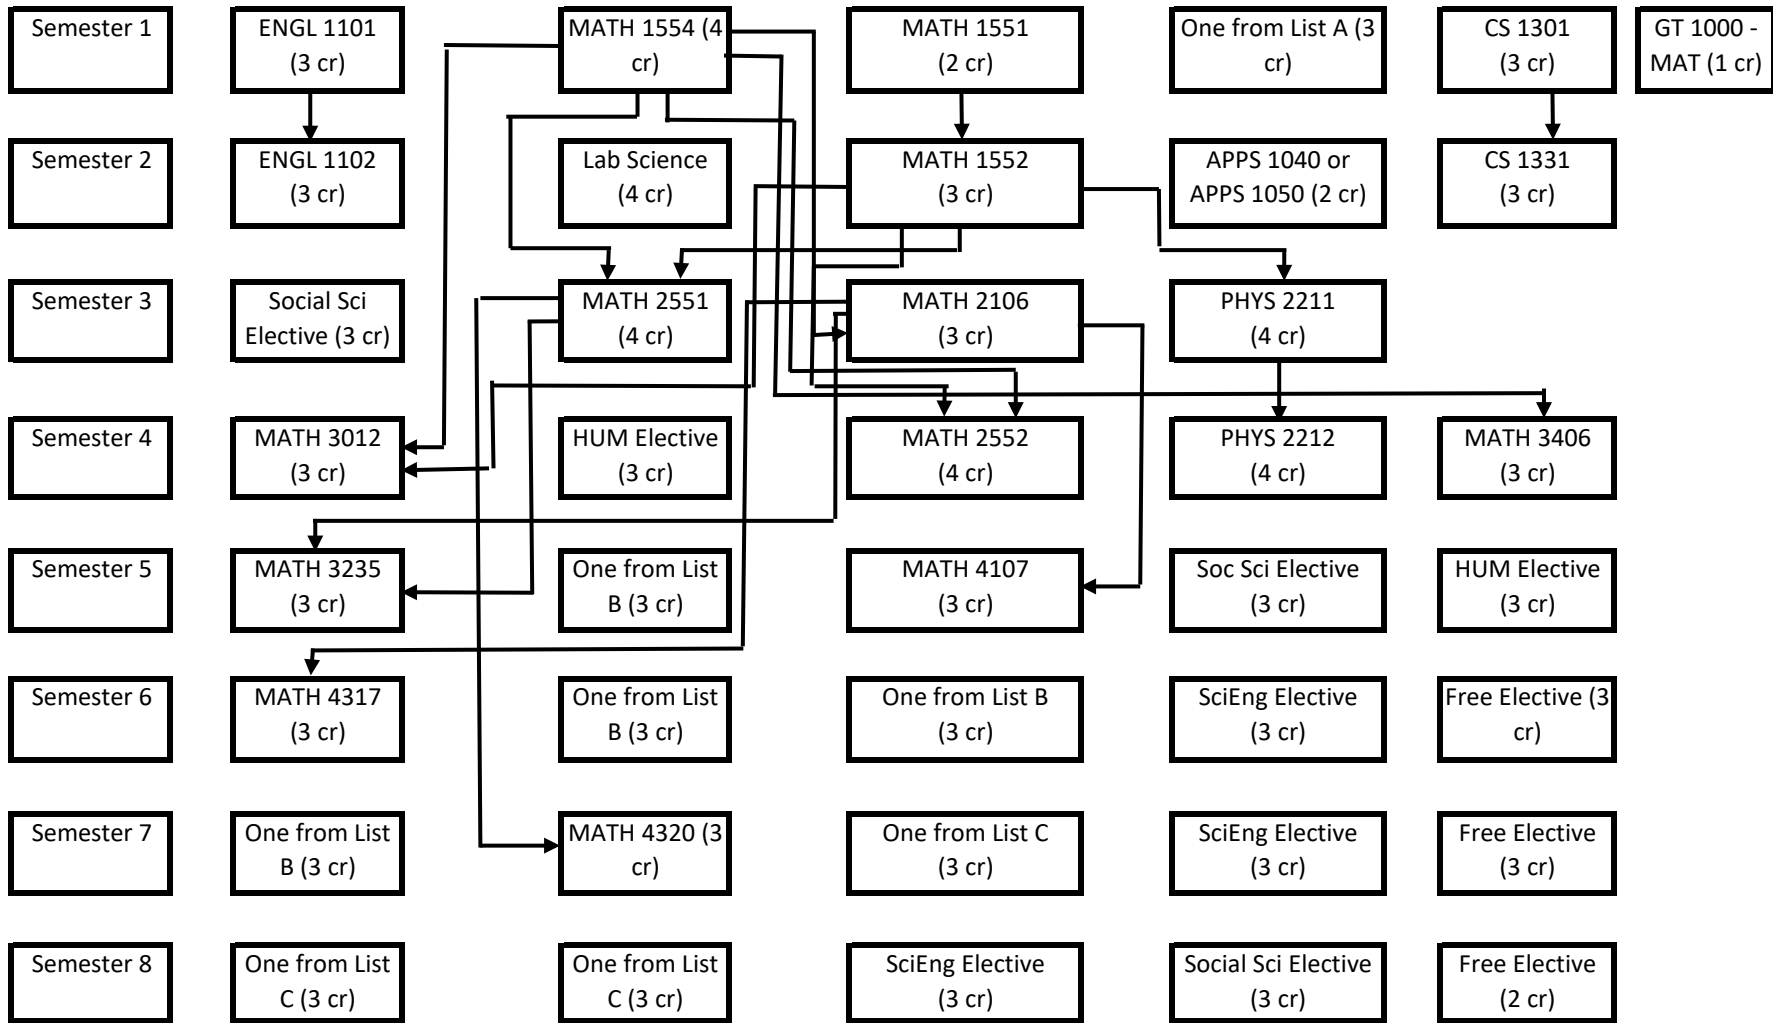

### Typical 8 semester schedule

List A: HIST 2111, HIST 2112, POL 1101, INTA 1200, PUBP 3000.

List B: MATH 3236, 4022, 4032, 4108, 4150, 4221, 4261, 4318, 4347, 4431, 4432, 4441, 4541, 4640

List C: MATH 4080/4090, 4222, 4255, 4262, 4280, 4348, 4542, 4580, 4581, 4641, 4699, 4755, 4777, 4782, 4801, 4802, CS 3510/3511, 4510, 4540, 4641, CX 4140, 4240, ISyE 3133/3833, 4133

### Typical 8 semester schedule with prior credit for MATH 1551

- |   |
|---|
| List A: HIST 2111, HIST 2112, POL 1101, INTA 1200, PUBP 3000.   |
| List B: MATH 3236, 4022, 4032, 4108, 4150, 4221, 4261, 4318, 4347, 4431, 4432, 4441, 4541, 4640   |
| List C: MATH 4080/4090, 4222, 4255, 4262, 4280, 4348, 4542, 4580, 4581, 4641, 4699, 4755, 4777, 4782, 4801, 4802, CS 3510/3511, 4510, 4540, 4641, CX 4140, 4240, ISyE 3133/3833, 4133 |

## Typical 8 semester schedule with prior credit for MATH 1551 and MATH 1552

List A: HIST 2111, HIST 2112, POL 1101, INTA 1200, PUBP 3000.

List B: MATH 3236, 4022, 4032, 4108, 4150, 4221, 4261, 4318, 4347, 4431, 4432, 4441, 4541, 4640