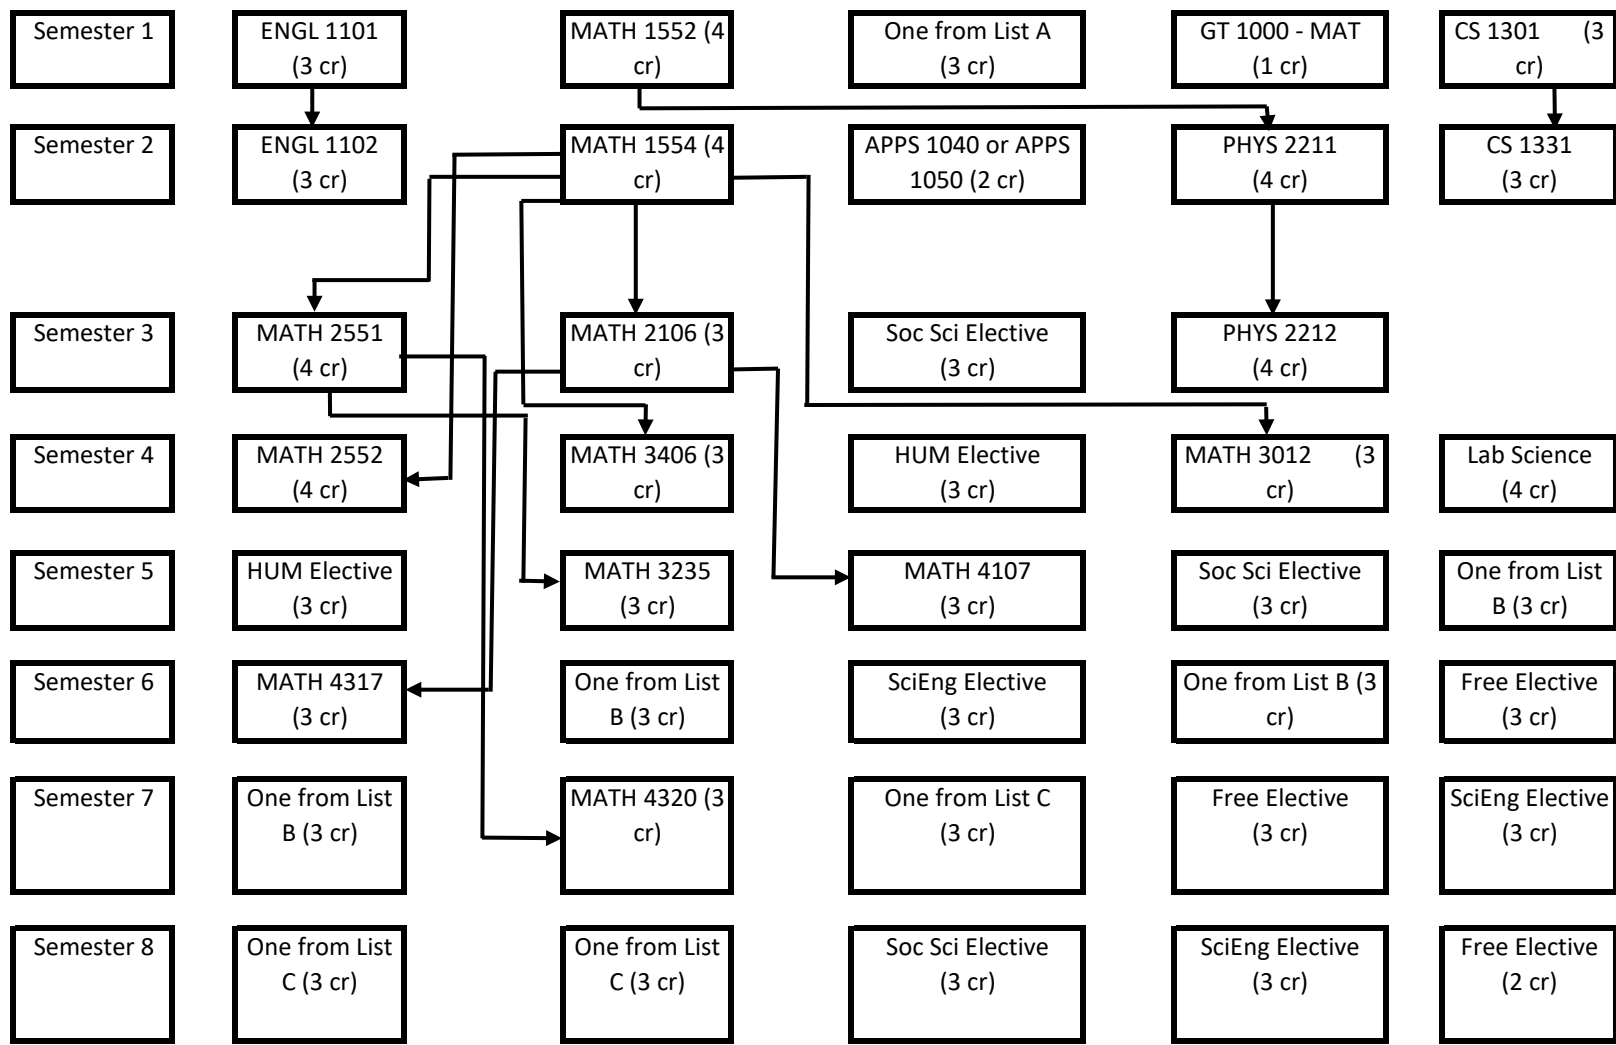

### Typical 8 semester schedule

List A: HIST 2111, HIST 2112, POL 1101, INTA 1200, PUBP 3000.

List B: MATH 3236, 4022, 4032, 4108, 4150, 4221, 4261, 4318, 4347, 4431, 4432, 4441, 4541, 4640

List C: MATH 4080/4090, 4222, 4255, 4262, 4280, 4348, 4542, 4580, 4581, 4641, 4699, 4755, 4777, 4782, 4801, 4802, CS 3510/3511, 4510, 4540, 4641, CX 4140, 4240, ISyE 3133/3833, 4133

### Typical 8 semester schedule with prior credit for MATH 1551

- |   |
|---|
| List A: HIST 2111, HIST 2112, POL 1101, INTA 1200, PUBP 3000.   |
| List B: MATH 3236, 4022, 4032, 4108, 4150, 4221, 4261, 4318, 4347, 4431, 4432, 4441, 4541, 4640   |
| List C: MATH 4080/4090, 4222, 4255, 4262, 4280, 4348, 4542, 4580, 4581, 4641, 4699, 4755, 4777, 4782, 4801, 4802, CS 3510/3511, 4510, 4540, 4641, CX 4140, 4240, ISyE 3133/3833, 4133 |

## Typical 8 semester schedule with prior credit for MATH 1551 and MATH 1552

List A: HIST 2111, HIST 2112, POL 1101, INTA 1200, PUBP 3000.

List B: MATH 3236, 4022, 4032, 4108, 4150, 4221, 4261, 4318, 4347, 4431, 4432, 4441, 4541, 4640